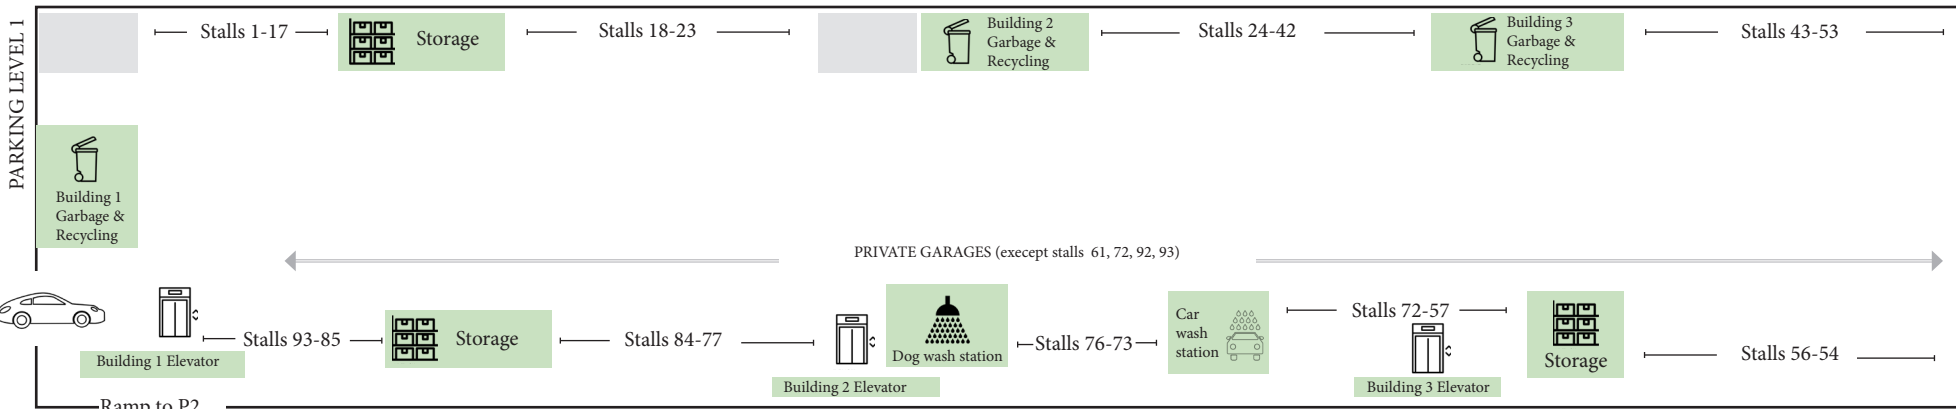

3RD STREET

MOODY AVE

MOODYVILLE PARK

green
ON QUEENSBURY

Proudly developed by Qualalex-Landmark™