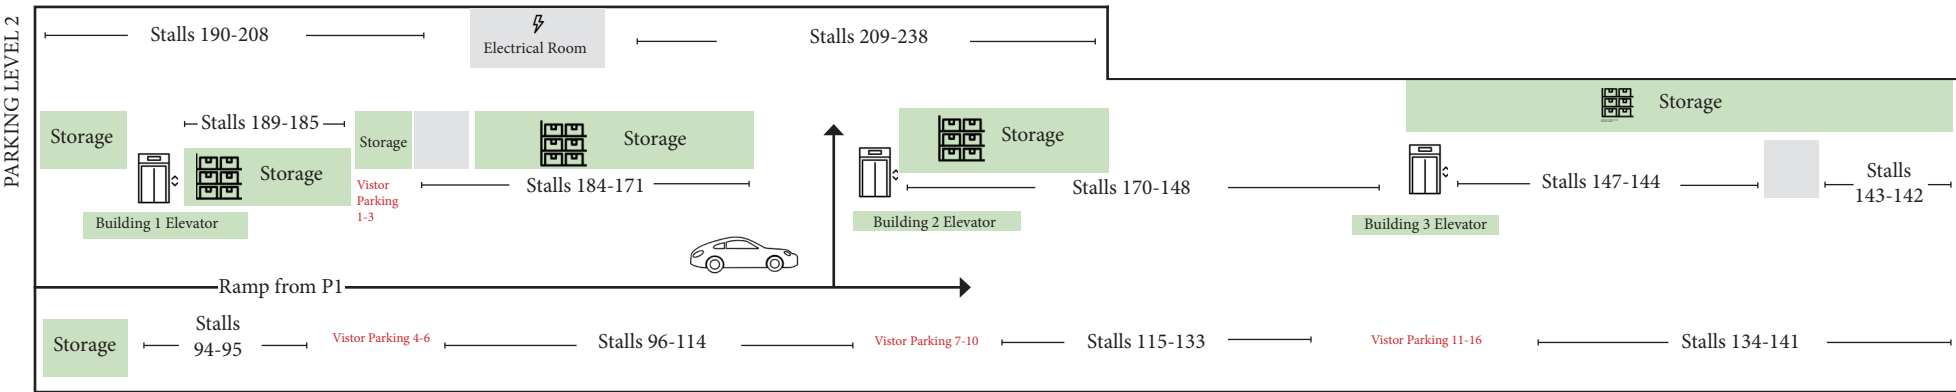

3RD STREET

MOODY AVE

MOODYVILLE PARK

green
ON QUEENSBURY

Proudly developed by Qualalex-Landmark™